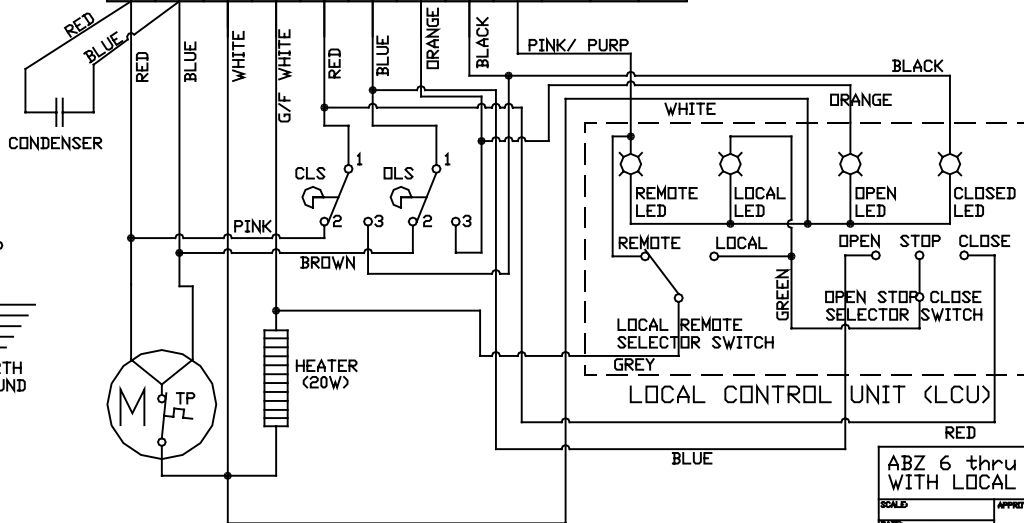

AC 1PH (XXX VXX)

	CLOSE	OPEN
CLS 1-2		
CLS 1-3		
DLS 1-2		
DLS 1-3		

CLS: CLOSE LIMIT SWITCH (250VAC 6A)

DLS: OPEN LIMIT SWITCH (250VAC 6A)

TP: THERMAL PROTECTOR (250VAC 15A)

CUSTOMER'S WIRING
ACTUATOR WIRING

ABZ 6 thru 9 WIRING DIAGRAM
WITH LOCAL CONTROL UNIT

SCALE	APPROVED BY:	DRAWN BY: EC
DATE: 8/10/99	REVIEWED:	6/27/00
ABZ VALVES & CONTROLS		
119 W. MAIN, MADISON, KS 66860		
DRAWING NUMBER: DRS15722	REV: B	